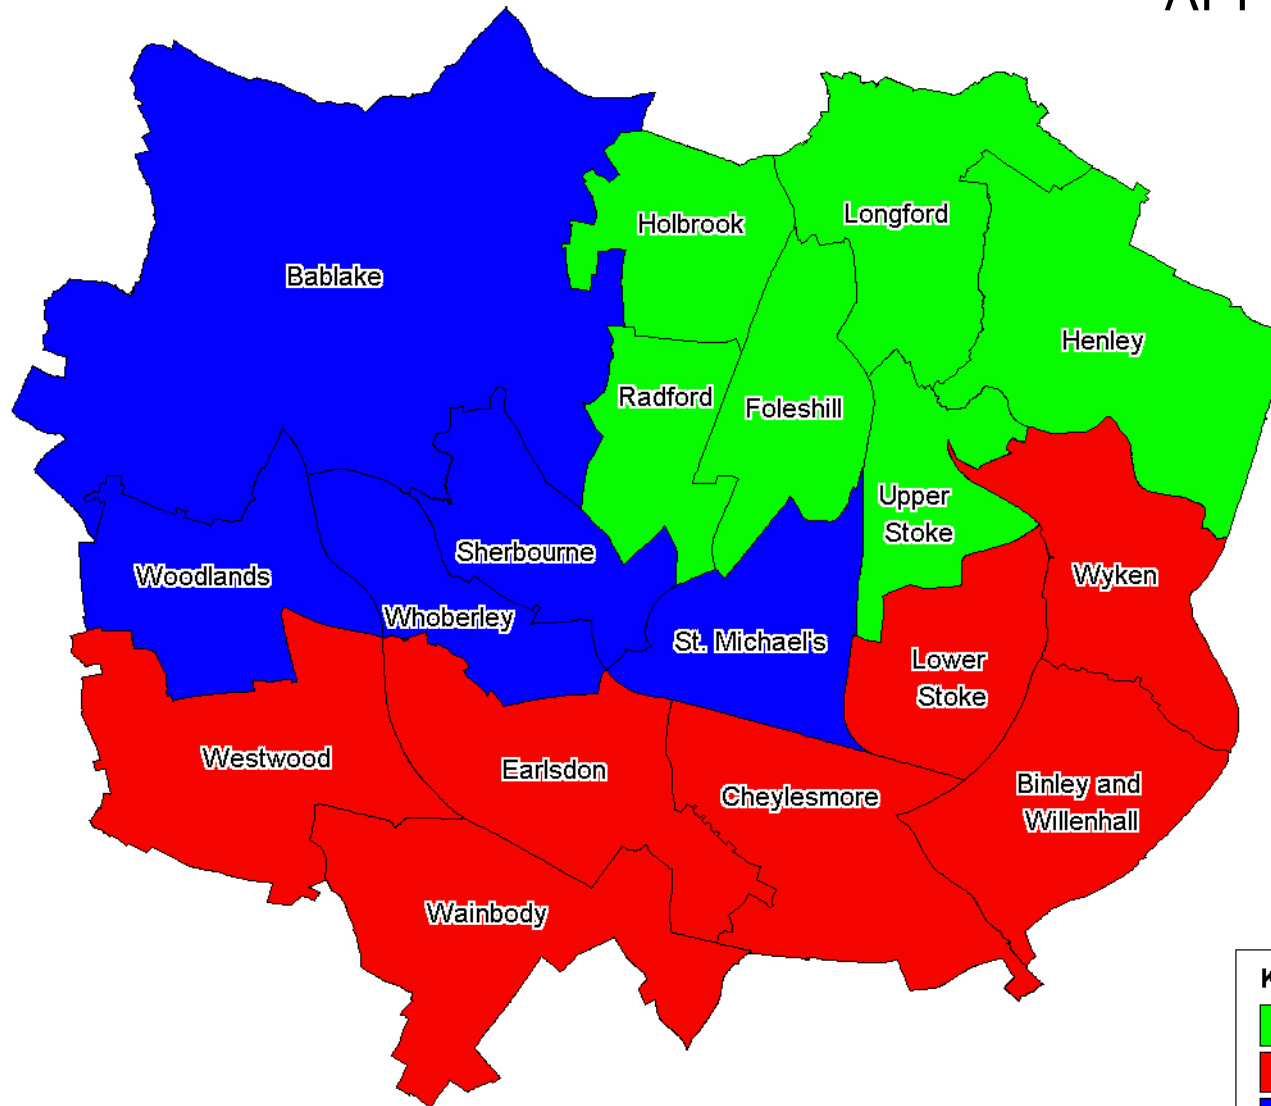

Proposed Neighbourhood Management Areas

APPENDIX 1

Key	
	North East
	South
	North West

Coventry City Council